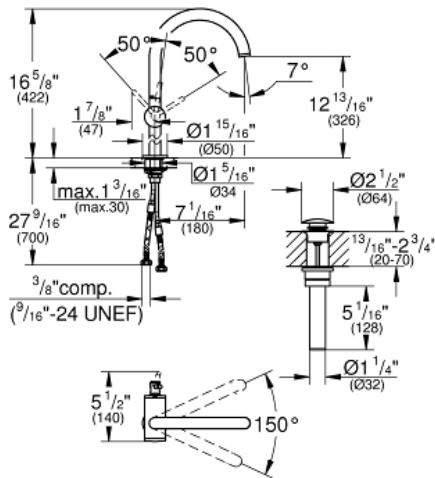

ATRIO
Single-handle Bathroom Faucet,
XL-Size

MODEL # 23834003

Pure Freude
an Wasser

GROHE

Product Description:

ATRIO

Single-handle Bathroom Faucet, XL-Size

Standard Specification:

- Single hole installation
- For free-standing bath sinks
- **GROHE SilkMove** 1.1" (28 mm) ceramic cartridge
- **GROHE StarLight** chrome finish
- Quick installation system
- Swivel tubular C-spout with flow control
- Stop limiter
- Push-open 1 1/4" (32mm) waste set
- Stainless steel flex lines
- Flow rate: 1.2 gpm (4.5 l/min)

Applicable Codes & Standards:

- Energy Policy Act of 1992
- NSF 61
- ASME A112.18.1/CSA B125.1
- US Federal and State material regulations
- EPA WaterSense®
- ICC/ANSI A117.1

Color:

- 23834003 StarLight Chrome